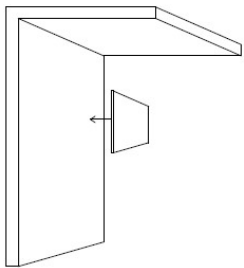

EliAcoustic
ACOUSTIC DECORATIVE

INSTALLATION PROCEDURES

GLUE WALL

STEP 1

STEP 2

Apply EliAcoustic Eligluce at the back of the acoustic panel near the edger and in the centre.

STEP 3

Apply the acoustic panel on thre wall surface

STEP 4

Push the acoustic panel glued during 10 seconds

INSTALLATION PROCEDURES

GLUE CEILING

STEP 1

STEP 2

Apply EliAcoustic Eligluce at the back of the acoustic panel near the edger and in the centre.

STEP 3