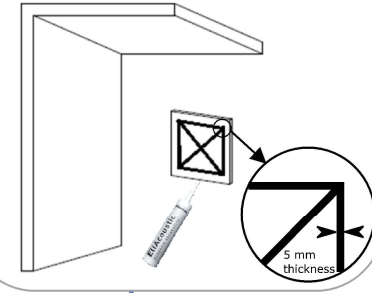

EliAcoustic
ACOUSTIC DECORATIVE

INSTALLATION PROCEDURES

GLUE WALL

STEP 1

STEP 2

Apply EliAcoustic Eligluce at the back of the acoustic panel near the edger and in the centre.

STEP 3

Apply the acoustic panel on thre wall surface

STEP 4

Push the acoustic panel glued during 10 seconds

INSTALLATION PROCEDURES

GLUE CEILING

STEP 1

STEP 2

Apply EliAcoustic Eligluce at the back of the acoustic panel near the edger and in the centre.

STEP 3

Apply the acoustic panel on thre ceiling surface

STEP 4

Push the acoustic panel glued during 10 seconds