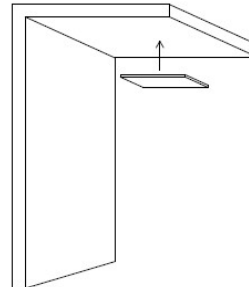

STEP 3

Apply the acoustic panel on thre ceiling surface