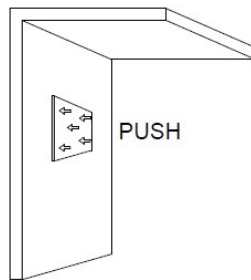

EliAcoustic
ACOUSTIC DECORATIVE

INSTALLATION PROCEDURES

GLUE WALL

STEP 1

STEP 2

Apply EliAcoustic Eligluce at the back of the acoustic panel near the edger and in the centre.

STEP 3

Apply the acoustic panel on thre wall surface

STEP 4

Push the acoustic panel glued during 10 seconds

INSTALLATION PROCEDURES

GLUE CEILING

STEP 1

STEP 2

Apply EliAcoustic Eligluce at the back of the acoustic panel near the edger and in the centre.

STEP 3