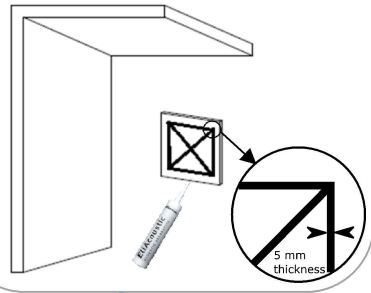

EliAcoustic
ACOUSTIC DECORATIVE

INSTALLATION PROCEDURES

GLUE WALL

STEP 1

STEP 2

Apply EliAcoustic Eligluce at the back of the acoustic panel near the edger and in the centre.

STEP 3

Apply the acoustic panel on thre wall surface

STEP 4

Push the acoustic panel glued during 10 seconds

INSTALLATION PROCEDURES

GLUE CEILING

STEP 1

STEP 2

Apply EliAcoustic Eligluce at the back of the acoustic panel near the edger and in the centre.

STEP 3